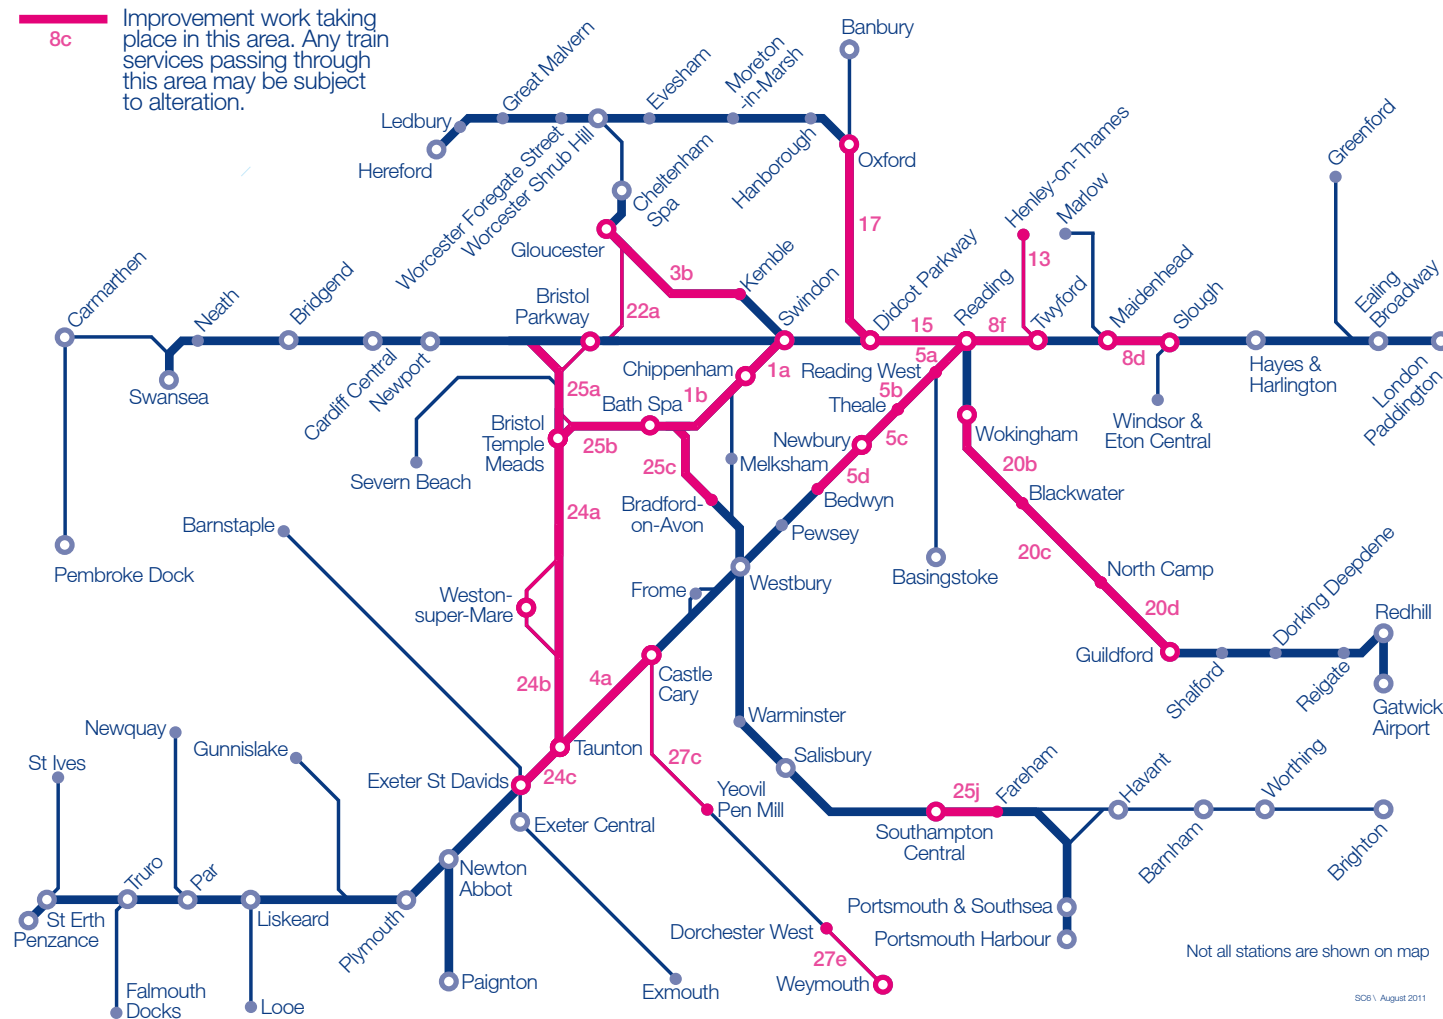

# Summary of timetable changes

Saturday 4 February 2012 until Friday 10 February 2012

This map shows alterations to our printed timetables.

Details of some, usually longer term periods of disruption are often already included in our printed timetables and will not be shown here.

A summary of changes to the published timetables can be found on the next page.

You can check your journey details by:

Printing your very own personalised pocket timetable by visiting:  
[www.firstgreatwestern.co.uk/printtimetable](http://www.firstgreatwestern.co.uk/printtimetable)

AREA	DETAILS
25a	<b>Tuesday to Friday</b> - The 0447 Bristol Temple Meads to London Paddington service will not call at Bristol Parkway. A bus will run earlier from Bristol Parkway to Bristol Temple Meads to connect.
25b, 25c	<b>From 2000 Saturday and all day Sunday</b> the line will be closed between Bristol Temple Meads and Bath Spa. As a result services between Cardiff Central, Bristol Temple Meads and Westbury, Weymouth, Portsmouth and Brighton will be operating to a revised timetable with trains diverted to alternative stations and buses replacing trains for part of the journey.
25j	<b>From 2200 Saturday and all day Sunday</b> services will be diverted via an alternative route between Southampton Central and Fareham. Some services will be retimed to run earlier.
27c	<b>Saturday</b> - Buses will be replacing trains between Castle Cary and Yeovil Pen Mill. Customers travelling between Weymouth and Westbury and beyond are advised to check journey times.
27c	<b>Monday to Thursday</b> - The 2049 Bristol Temple Meads to Weymouth service will be replaced with a bus service between Castle Cary and Yeovil Pen Mill.
27e	<b>Sunday</b> - Buses will be replacing trains between Dorchester West and Weymouth. Please check journey times before travelling.