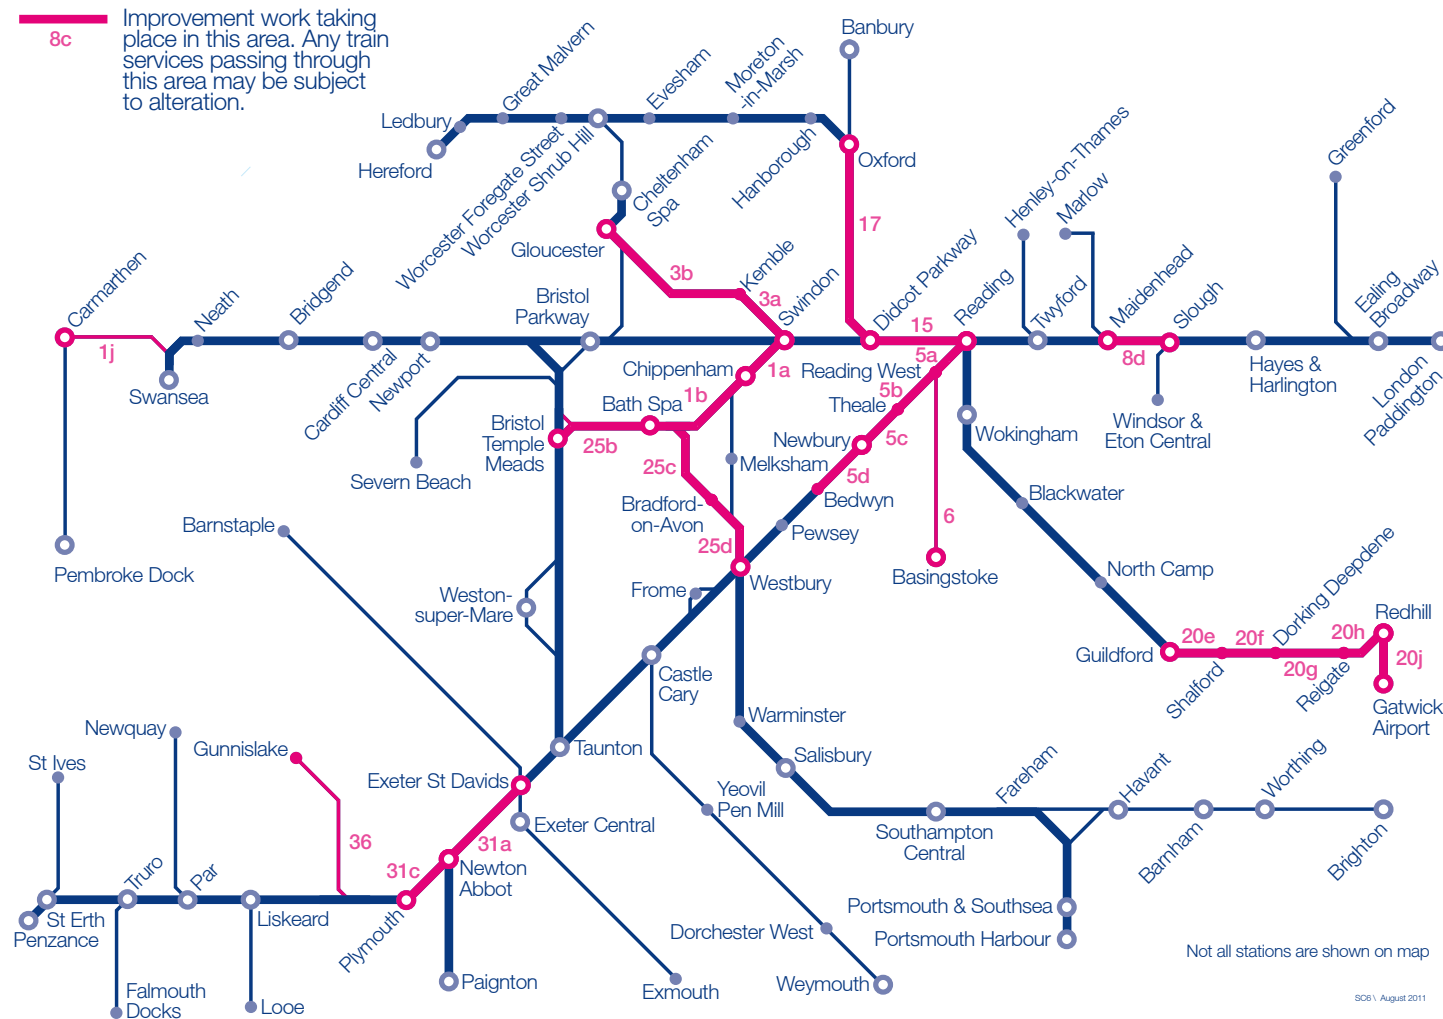

Summary of timetable changes

Saturday 25 February 2012 until Friday 2 March 2012

This map shows alterations to our printed timetables.

Details of some, usually longer term periods of disruption are often already included in our printed timetables and will not be shown here.

A summary of changes to the published timetables can be found on the next page.

You can check your journey details by:

Printing your very own personalised pocket timetable by visiting:
www.firstgreatwestern.co.uk/printtimetable

Continues on next page

AREA	DETAILS
20e - 20j	Saturday The 2334 Reading to Gatwick Airport service will be replaced with a bus between Guildford and Gatwick Airport.
20e - 20j	Sunday - Reading to Gatwick Airport services will be replaced with buses between Guildford and Gatwick Airport.
20e - 20h	Monday to Thursday - The 2234 and 2334 Reading to Gatwick Airport will be replaced by a bus from Guildford. 2318 Gatwick Airport to Reading will be replaced with a bus between Redhill and Gatwick Airport.
25b, 25c	Until approximately 1300 Sunday - some services between Bristol Parkway and Westbury will be retimed due to improvement work near Bath Spa. Some services will be departing earlier than normal.
25b - 25d	Monday to Thursday - The 2320 Bristol Temple Meads to Frome service will be replaced with a bus .
31a, 31c	From approximately 2315 Saturday and all day Sunday the line between Exeter St Davids and Plymouth will be closed and services on these routes will be subject to alteration with buses replacing trains.
36	Sunday - Some services on the Plymouth to Gunnislake route will be retimed to maintain connections at Plymouth. This is due to a revised timetable in operation on the main line.