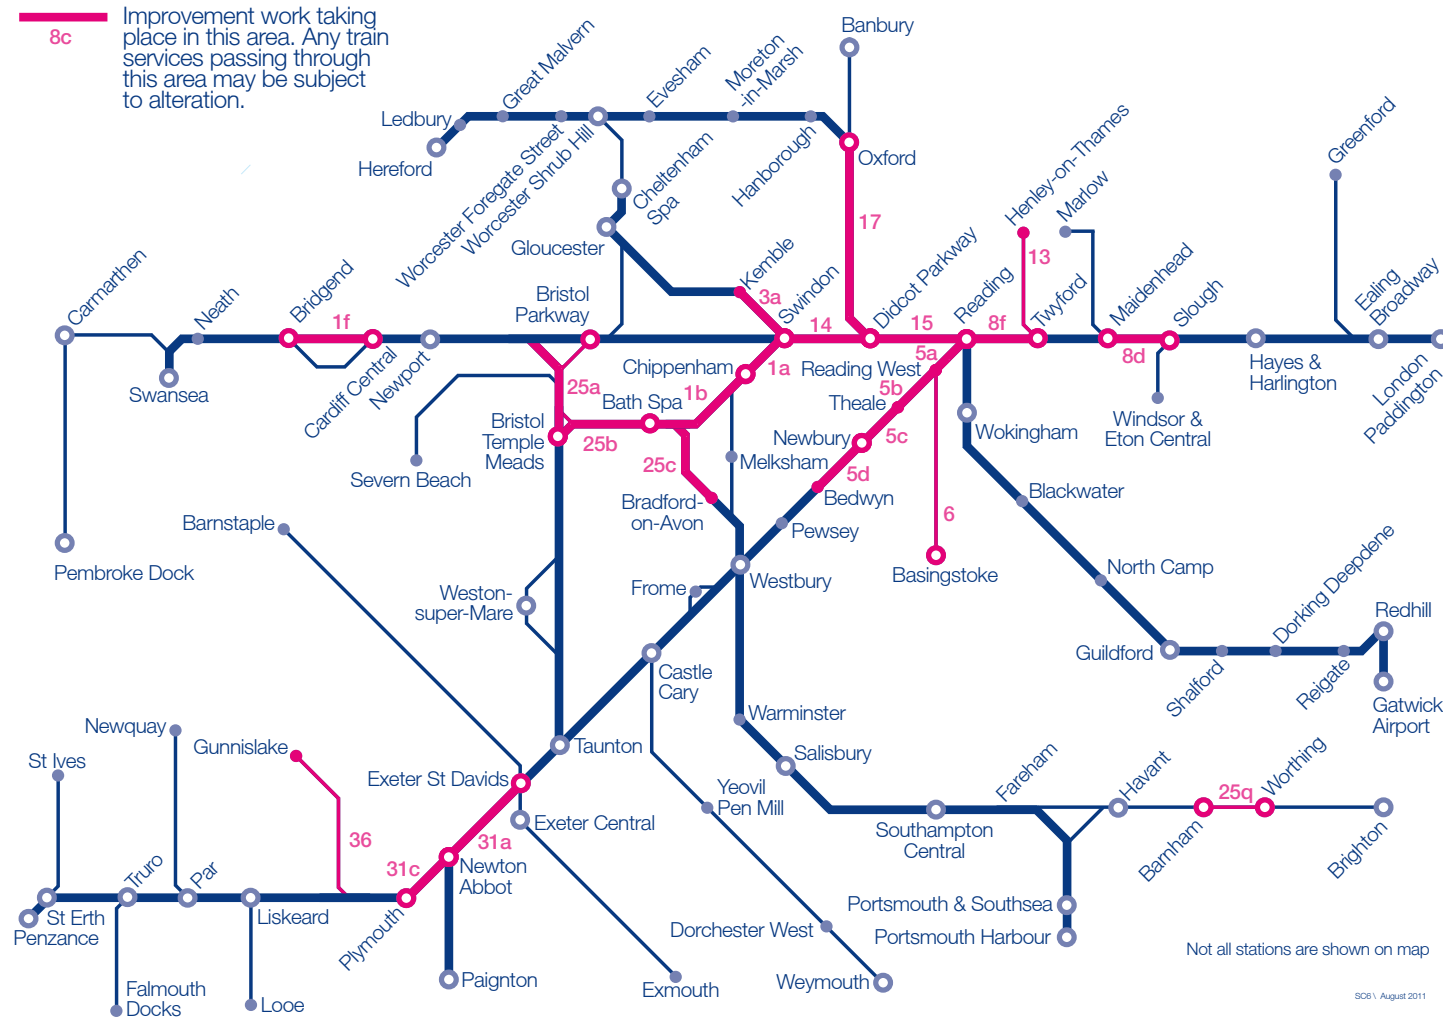

# Summary of timetable changes

Saturday 18 February 2012 until Friday 24 February 2012

This map shows alterations to our printed timetables.

Details of some, usually longer term periods of disruption are often already included in our printed timetables and will not be shown here.

A summary of changes to the published timetables can be found on the next page.

You can check your journey details by:

Printing your very own personalised pocket timetable by visiting:  
[www.firstgreatwestern.co.uk/printtimetable](http://www.firstgreatwestern.co.uk/printtimetable)

Continues on next page.....

AREA	DETAILS
25a	<b>Monday to Thursday</b> - The 2330 London Paddington to Cardiff Central service will be diverted and will arrive a few minutes later at stations beyond Bristol Temple Meads.
25b, 25c	<b>Until approximately 1300 Sunday</b> - some services between Bristol Parkway and Westbury will be retimed due to improvement work near Bath Spa. Some services will be departing earlier than normal.
25q	<b>Sunday</b> - First Great Western train services will not run between Barnham and Brighton. Buses will run between Barnham and Worthing. Alternative Southern train services will run between Worthing and Brighton.
31a, 31c	<b>Saturday and Sunday</b> - The line between Exeter St Davids and Plymouth will be closed and services on these routes will be subject to alteration with buses replacing trains.
36	<b>Sunday</b> - Some services on the Plymouth to Gunnislake route will be retimed to maintain connections at Plymouth. This is due to a revised timetable in operation on the main line.