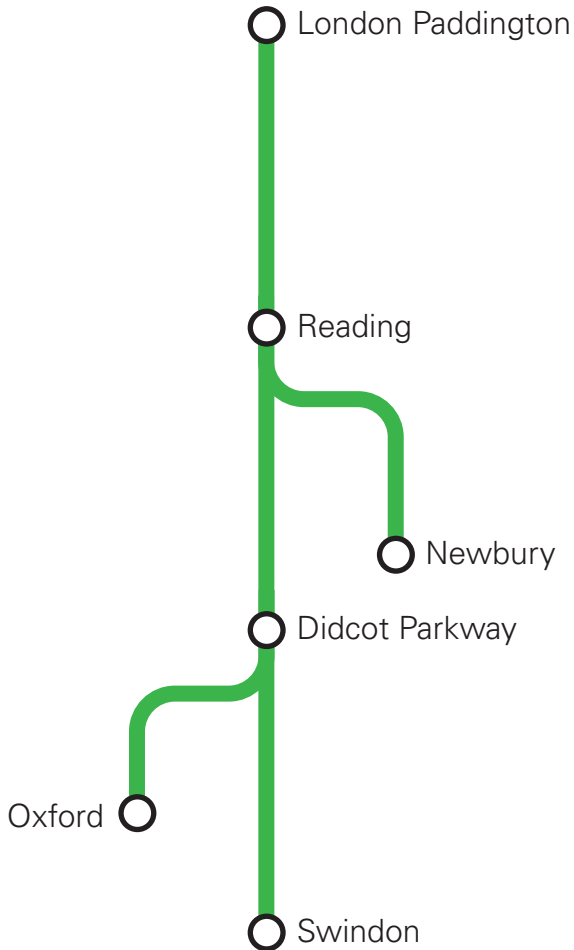

Great
Western
Railway

TS

Train Times

10 December 2023
to 1 June 2024

Check before you travel.

[GWR.com/check](https://www.gwr.com/check)

Search for **GWR** in your app store

This timetable shows the fastest trains from London Paddington to Reading, Newbury, Didcot Parkway, Swindon and Oxford.